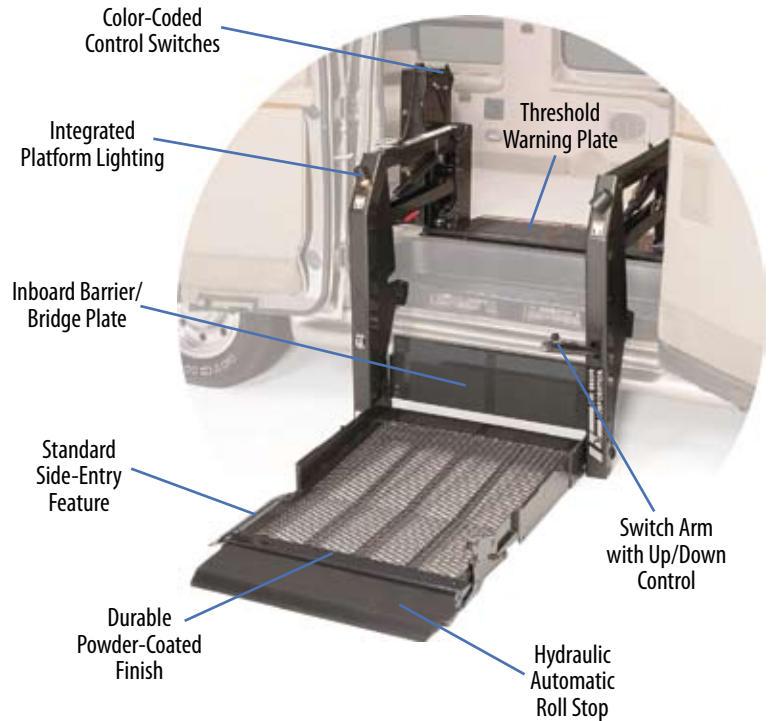

Millennium™ Series eBrochure

The Millennium series is the true workhorse of the Braun line. Designed for installation in the side or rear doors of domestic full-size vans, three standard models with platform lengths up to 51" ensure there is a lift to fit your needs. With dual hydraulic lifting arms, you'll come to rely on the lift's strength and dependability day after day, year after year.

The Braun Millennium Series lifts are fulling hydraulic in operation, for both the fold/unfold and up/down cycles. Lift operation is controlled by the standard hand-held control, the on-lift controls, or the optional remote control.

The Millennium Series is designed for installation in the side or rear doors of domestic full-size vans. To make your travels more enjoyable, each lift features Braun's Quite Ride® system to ensure the quietest possible riding environment.

Side-Entry Platform for Tight Parking Situations

	Millennium™ Series
Platform Width	31"
Platform Length	43", 47" & 51"
Lifting Capacity	750 lbs.
Hand-Held Control	Standard
Manual Backup	Standard
Remote Control	Optional
Door Operators	Optional
Side-Entry Platform	Yes
Side Door Installation	Yes
Rear Door Installation	Yes
Unit Weight	332 lbs.