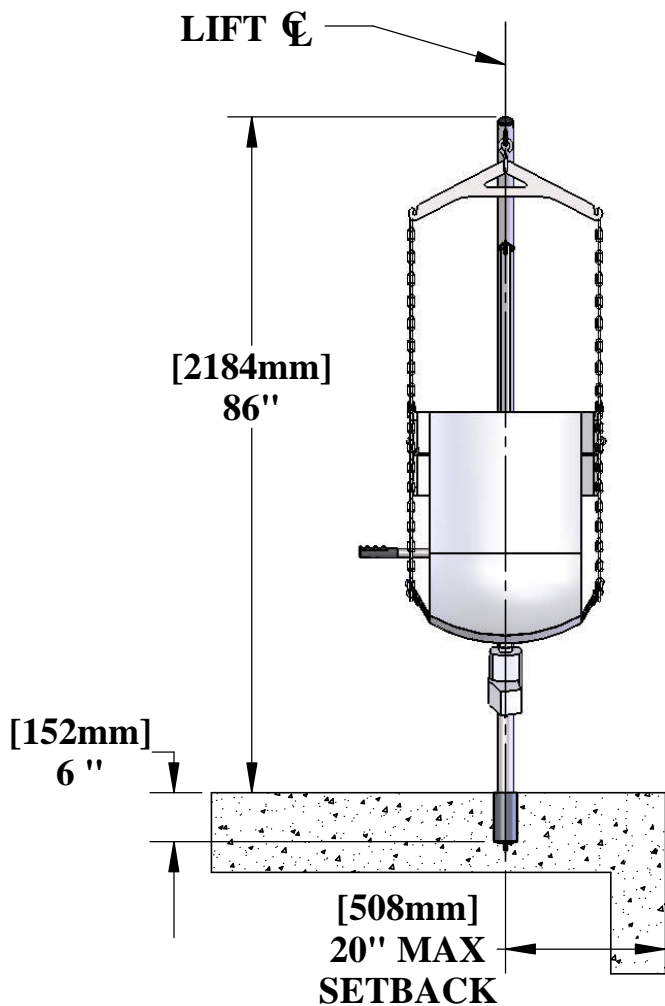

POWER-EZ POOL™ LIFT

FRONT VIEW

SIDE VIEW

ISOMETRIC VIEW

**ROTATE-BAR
ACCESSORY**

TOP VIEW

9889 GARRYMORE LANE
 MISSOULA, MT 59808
 (406) 549-0769
 FAX (406) 549-2602

NOTE:
 *SPECIFICATIONS ARE SUBJECT TO CHANGE WITHOUT NOTICE

PRODUCT:	F-03PEZ	
DWG #:	F-03PEZ-1	
SCALE:	1:24	DATE: 3/25/13
DRAWN BY:	KR	REVISION: A

POWER-EZ POOL™ LIFT

**TOP VIEW
LIFT IN WATER**

**SIDE VIEW
LIFT IN WATER**

Aqua Creek Products
The Total Solution for Pool and Spa Access

POWER-EZ POOL™ LIFT

SPECIFICATIONS:

LIFTING CAPACITY: 400 lbs [181 kg]
STATIC LOAD CAPACITY: 600 lbs [272 kg]

MAX. DRAFT (DECK TO WATER): 20" [508mm]
MAX. SETBACK (SEE PAGE 2): 20" [508mm]

OVERALL HEIGHT (MAX): 86" [2184mm]
MAX. WIDTH (DEPLOYED): 24 1/4" [616mm]
MAX. LENGTH (DEPLOYED): 51 3/4" [1314mm]
OPERATING RANGE (STROKE): 55" [1397mm]

WEIGHT: 70lbs [32kg]

MATERIALS:

MAST & BOOM ARM: TYPE 304 STAINLESS STEEL
CHAINS: TYPE 316 STAINLESS STEEL
SLING: 100% POLYESTER MESH
POWDER COATING: OFF-WHITE EPOXY

STANDARD EQUIPMENT:

**ROTATE BAR ACCESSORY
CHAIN SET & SLING BARS**