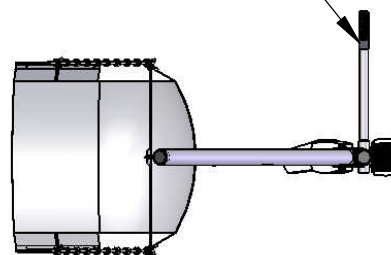

POWER-EZ POOL™ LIFT

FRONT VIEW

SIDE VIEW

ISOMETRIC VIEW

**ROTATE-BAR
ACCESSORY**

TOP VIEW

9889 GARRYMORE LANE
 MISSOULA, MT 59808
 (406) 549-0769
 FAX (406) 549-2602

NOTE:
 *SPECIFICATIONS ARE SUBJECT TO CHANGE WITHOUT NOTICE

PRODUCT:	F-03PEZ	
DWG #:	F-03PEZ-1	
SCALE:	1:24	DATE: 3/25/13
DRAWN BY:	KR	REVISION: A

POWER-EZ POOL™ LIFT

**TOP VIEW
LIFT IN WATER**

**SIDE VIEW
LIFT IN WATER**

Aqua Creek Products
The Total Solution for Pool and Spa Access

POWER-EZ POOL™ LIFT

SPECIFICATIONS:

LIFTING CAPACITY: 400 lbs [181 kg]
STATIC LOAD CAPACITY: 600 lbs [272 kg]

MAX. DRAFT (DECK TO WATER): 20" [508mm]
MAX. SETBACK (SEE PAGE 2): 20" [508mm]

OVERALL HEIGHT (MAX): 86" [2184mm]
MAX. WIDTH (DEPLOYED): 24 1/4" [616mm]
MAX. LENGTH (DEPLOYED): 51 3/4" [1314mm]
OPERATING RANGE (STROKE): 55" [1397mm]