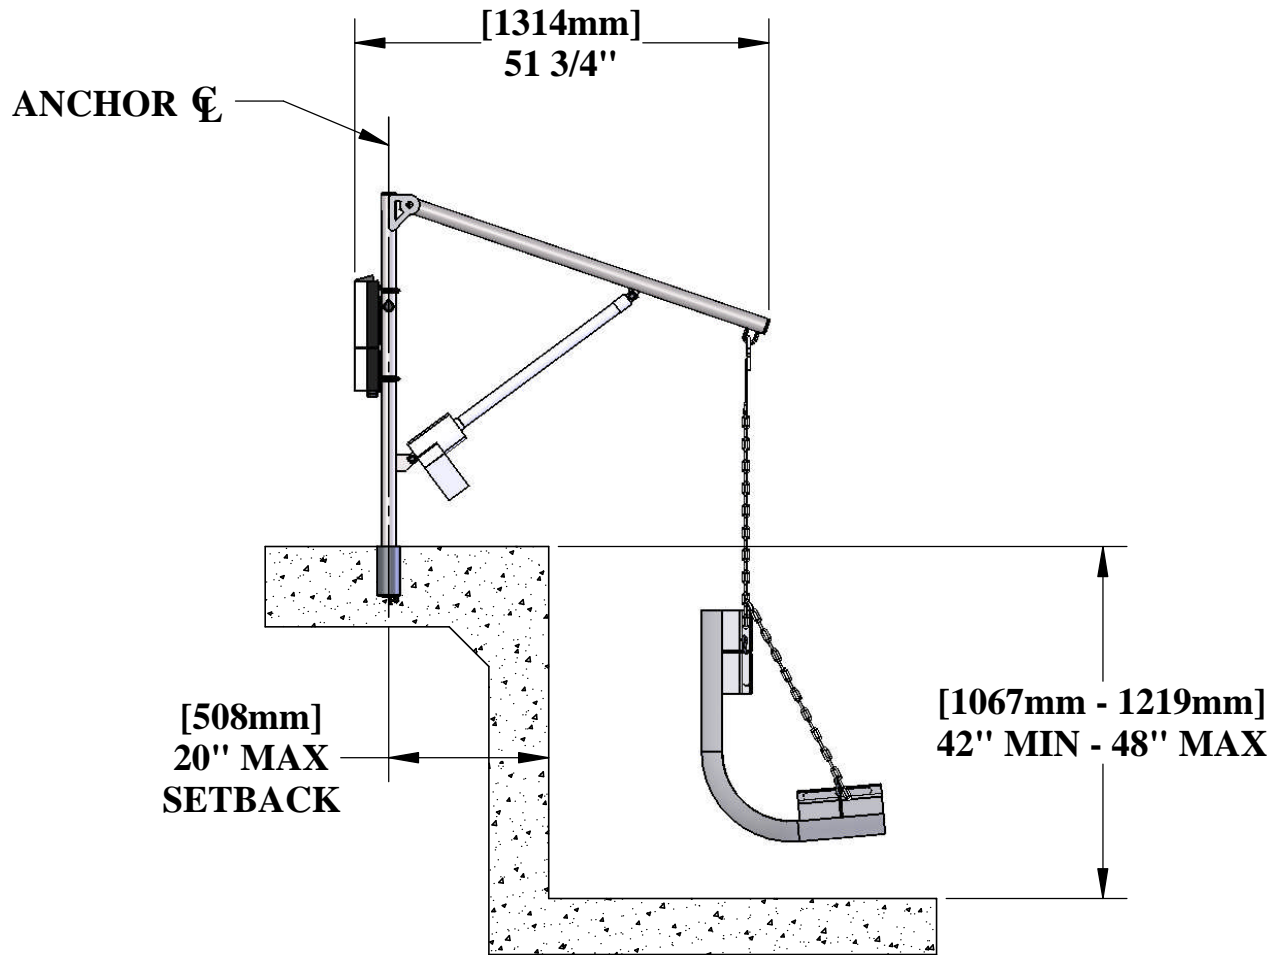

POWER-EZ POOL™ LIFT

FRONT VIEW

SIDE VIEW

ISOMETRIC VIEW

**ROTATE-BAR
ACCESSORY**

TOP VIEW

9889 GARRYMORE LANE
 MISSOULA, MT 59808
 (406) 549-0769
 FAX (406) 549-2602

NOTE:
 *SPECIFICATIONS ARE SUBJECT TO CHANGE WITHOUT NOTICE

PRODUCT:	F-03PEZ	
DWG #:	F-03PEZ-1	
SCALE:	1:24	DATE: 3/25/13
DRAWN BY:	KR	REVISION: A

POWER-EZ POOL™ LIFT

**TOP VIEW
LIFT IN WATER**

**SIDE VIEW
LIFT IN WATER**

Aqua Creek Products
The Total Solution for Pool and Spa Access

POWER-EZ POOL™ LIFT

SPECIFICATIONS:

LIFTING CAPACITY: 400 lbs [181 kg]
STATIC LOAD CAPACITY: 600 lbs [272 kg]

MAX. DRAFT (DECK TO WATER): 20" [508mm]
MAX. SETBACK (SEE PAGE 2): 20" [508mm]

OVERALL HEIGHT (MAX): 86" [2184mm]
MAX. WIDTH (DEPLOYED): 24 1/4" [616mm]
MAX. LENGTH (DEPLOYED): 51 3/4" [1314mm]
OPERATING RANGE (STROKE): 55" [1397mm]

WEIGHT: 70lbs [32kg]

MATERIALS:

MAST & BOOM ARM: TYPE 304 STAINLESS STEEL
CHAINS: TYPE 316 STAINLESS STEEL
SLING: 100% POLYESTER MESH
POWDER COATING: OFF-WHITE EPOXY

STANDARD EQUIPMENT:

**ROTATE BAR ACCESSORY
CHAIN SET & SLING BARS**