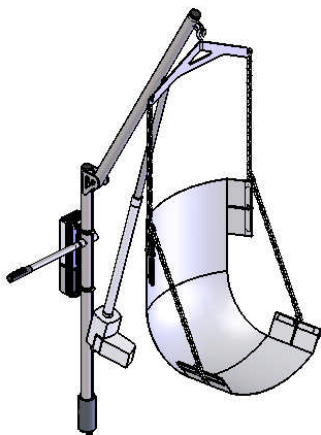

POWER-EZ POOL™ LIFT

FRONT VIEW

SIDE VIEW

ISOMETRIC VIEW

**ROTATE-BAR
ACCESSORY**

TOP VIEW

9889 GARRYMORE LANE
 MISSOULA, MT 59808
 (406) 549-0769
 FAX (406) 549-2602

NOTE:
 *SPECIFICATIONS ARE SUBJECT TO CHANGE WITHOUT NOTICE

PRODUCT:	F-03PEZ	
DWG #:	F-03PEZ-1	
SCALE:	1:24	DATE: 3/25/13
DRAWN BY:	KR	REVISION: A

POWER-EZ POOL™ LIFT

**TOP VIEW
LIFT IN WATER**

**SIDE VIEW
LIFT IN WATER**

Aqua Creek Products
The Total Solution for Pool and Spa Access

POWER-EZ POOL™ LIFT

SPECIFICATIONS:

LIFTING CAPACITY: 400 lbs [181 kg]
STATIC LOAD CAPACITY: 600 lbs [272 kg]

MAX. DRAFT (DECK TO WATER): 20" [508mm]
MAX. SETBACK (SEE PAGE 2): 20" [508mm]

OVERALL HEIGHT (MAX): 86" [2184mm]
MAX. WIDTH (DEPLOYED): 24 1/4" [616mm]
MAX. LENGTH (DEPLOYED): 51 3/4" [1314mm]
OPERATING RANGE (STROKE): 55" [1397mm]

WEIGHT: 70lbs [32kg]

MATERIALS:

MAST & BOOM ARM: TYPE 304 STAINLESS STEEL
CHAINS: TYPE 316 STAINLESS STEEL
SLING: 100% POLYESTER MESH
POWDER COATING: OFF-WHITE EPOXY

STANDARD EQUIPMENT:

**ROTATE BAR ACCESSORY
CHAIN SET & SLING BARS**