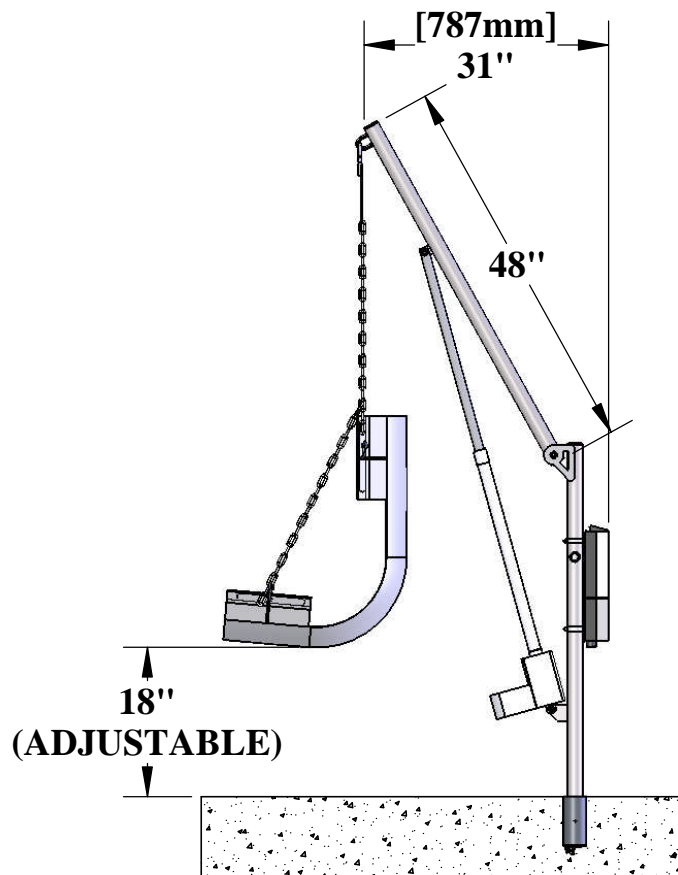

POWER-EZ POOL™ LIFT

FRONT VIEW

SIDE VIEW

ISOMETRIC VIEW

**ROTATE-BAR
ACCESSORY**

TOP VIEW

9889 GARRYMORE LANE
 MISSOULA, MT 59808
 (406) 549-0769
 FAX (406) 549-2602

NOTE:
 *SPECIFICATIONS ARE SUBJECT TO CHANGE WITHOUT NOTICE

PRODUCT:	F-03PEZ	
DWG #:	F-03PEZ-1	
SCALE:	1:24	DATE: 3/25/13
DRAWN BY:	KR	REVISION: A

POWER-EZ POOL™ LIFT

**TOP VIEW
LIFT IN WATER**

**SIDE VIEW
LIFT IN WATER**

Aqua Creek Products
The Total Solution for Pool and Spa Access

POWER-EZ POOL™ LIFT

SPECIFICATIONS:

LIFTING CAPACITY: 400 lbs [181 kg]
STATIC LOAD CAPACITY: 600 lbs [272 kg]

MAX. DRAFT (DECK TO WATER): 20" [508mm]
MAX. SETBACK (SEE PAGE 2): 20" [508mm]

OVERALL HEIGHT (MAX): 86" [2184mm]
MAX. WIDTH (DEPLOYED): 24 1/4" [616mm]
MAX. LENGTH (DEPLOYED): 51 3/4" [1314mm]
OPERATING RANGE (STROKE): 55" [1397mm]

WEIGHT: 70lbs [32kg]

MATERIALS:

MAST & BOOM ARM: TYPE 304 STAINLESS STEEL
CHAINS: TYPE 316 STAINLESS STEEL
SLING: 100% POLYESTER MESH
POWDER COATING: OFF-WHITE EPOXY

STANDARD EQUIPMENT:

**ROTATE BAR ACCESSORY
CHAIN SET & SLING BARS**