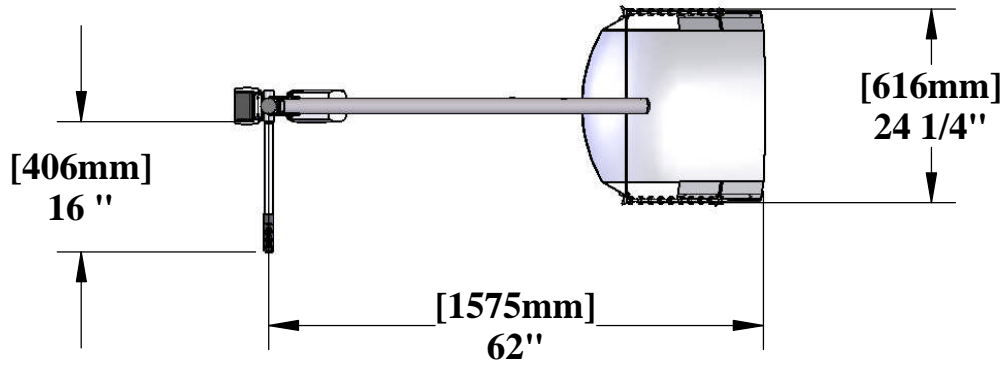

POWER-EZ POOL™ LIFT

FRONT VIEW

SIDE VIEW

ISOMETRIC VIEW

**ROTATE-BAR
ACCESSORY**

TOP VIEW

9889 GARRYMORE LANE
 MISSOULA, MT 59808
 (406) 549-0769
 FAX (406) 549-2602

NOTE:
 *SPECIFICATIONS ARE SUBJECT TO CHANGE WITHOUT NOTICE

PRODUCT:	F-03PEZ	
DWG #:	F-03PEZ-1	
SCALE:	1:24	DATE: 3/25/13
DRAWN BY:	KR	REVISION: A

POWER-EZ POOL™ LIFT

**TOP VIEW
LIFT IN WATER**

**SIDE VIEW
LIFT IN WATER**

Aqua Creek Products
The Total Solution for Pool and Spa Access

POWER-EZ POOL™ LIFT

SPECIFICATIONS:

LIFTING CAPACITY: 400 lbs [181 kg]
STATIC LOAD CAPACITY: 600 lbs [272 kg]

MAX. DRAFT (DECK TO WATER): 20" [508mm]
MAX. SETBACK (SEE PAGE 2): 20" [508mm]

OVERALL HEIGHT (MAX): 86" [2184mm]
MAX. WIDTH (DEPLOYED): 24 1/4" [616mm]
MAX. LENGTH (DEPLOYED): 51 3/4" [1314mm]
OPERATING RANGE (STROKE): 55" [1397mm]

WEIGHT: 70lbs [32kg]

MATERIALS:

MAST & BOOM ARM: TYPE 304 STAINLESS STEEL
CHAINS: TYPE 316 STAINLESS STEEL
SLING: 100% POLYESTER MESH
POWDER COATING: OFF-WHITE EPOXY

STANDARD EQUIPMENT:

**ROTATE BAR ACCESSORY
CHAIN SET & SLING BARS**