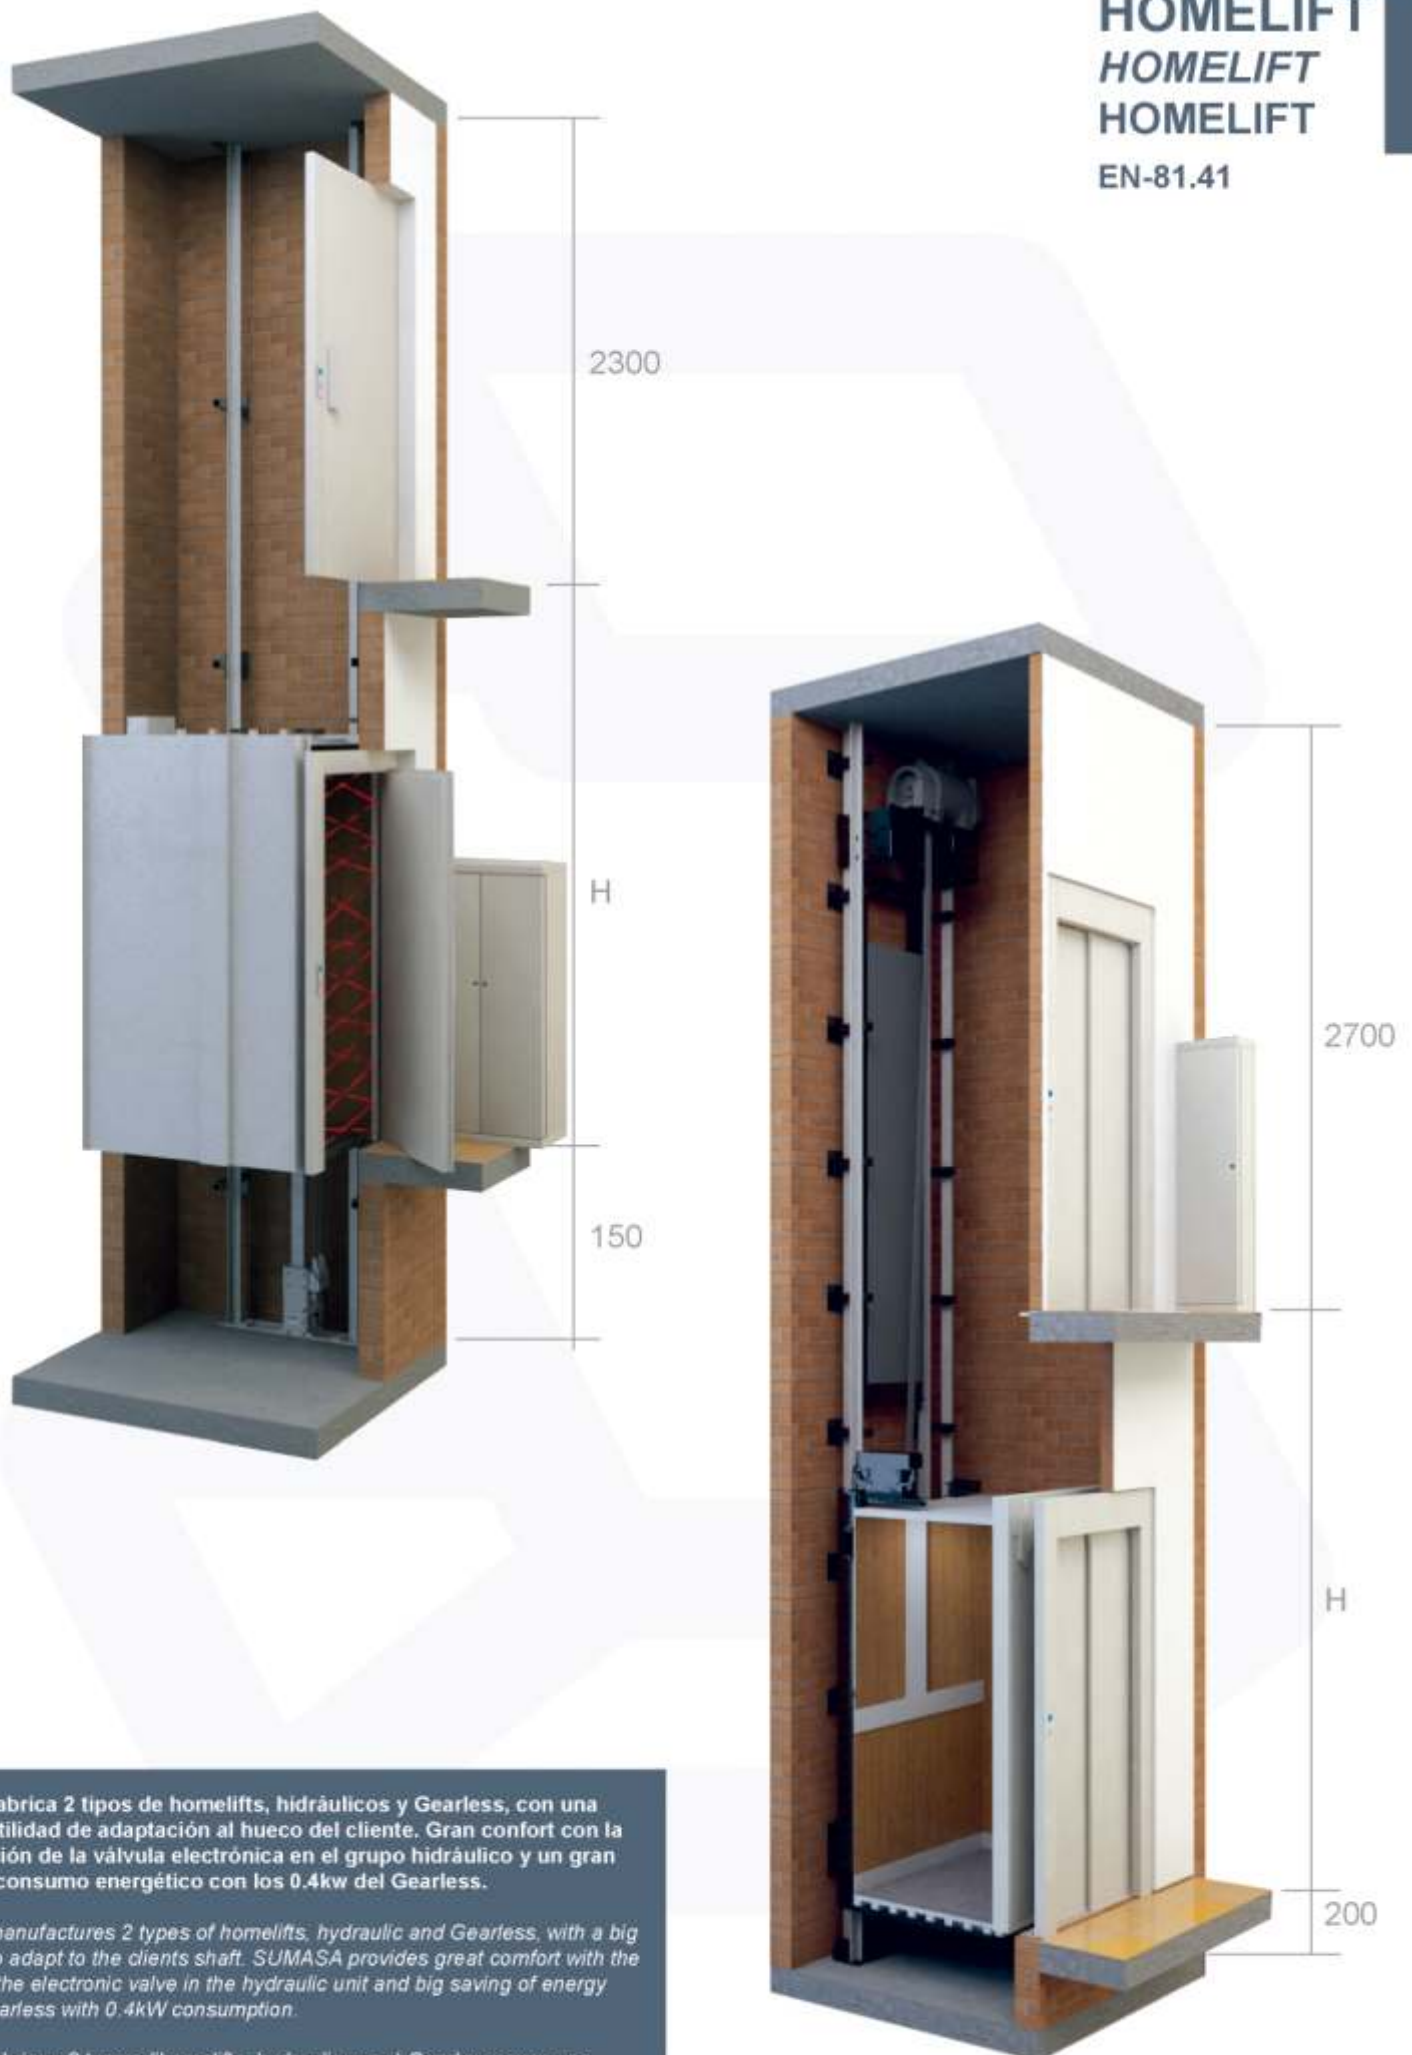

HOMELIFT HOMELIFT HOMELIFT

EN-81.41

SUMASA fabrica 2 tipos de homelifts, hidráulicos y Gearless, con una gran versatilidad de adaptación al hueco del cliente. Gran confort con la incorporación de la válvula electrónica en el grupo hidráulico y un gran ahorro de consumo energético con los 0.4kw del Gearless.

SUMASA manufactures 2 types of homelifts, hydraulic and Gearless, with a big versatility to adapt to the clients shaft. SUMASA provides great comfort with the addition of the electronic valve in the hydraulic unit and big saving of energy with the Gearless with 0.4kW consumption.

SUMASA fabrique 2 types d'homelifts, hydrauliques et Gearless, avec une grande versatilité d'adaptation à la gaine du client. Grand confort grâce à l'intégration de la valve électronique au groupe hydraulique et une grande réduction de la consommation énergétique avec les 0.4kw du Gearless.